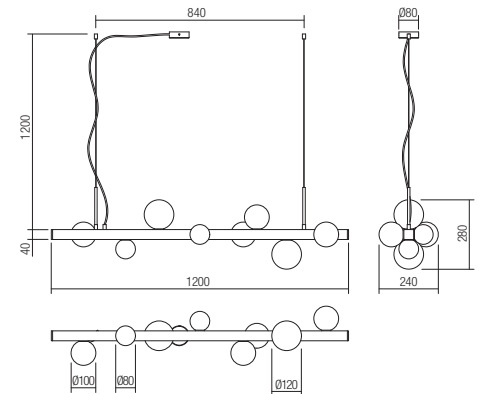

Lampholder G9
 Power 6 x max. 28W
 Input 230V, 50Hz

CE IP20

- art. **01-2376** Brushed Matt Gold
- art. **01-2377** Brushed Matt Black

Lampholder G9
 Power 8 x max. 28W
 Input 230V, 50Hz

CE IP20

- art. **01-2372** Brushed Matt Gold
- art. **01-2373** Brushed Matt Black