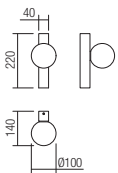

Lampholder G9
 Power 6 x max. 28W
 Input 230V, 50Hz

CE IP20

- art. **01-2376** Brushed Matt Gold
- art. **01-2377** Brushed Matt Black

Lampholder G9
 Power 8 x max. 28W
 Input 230V, 50Hz

CE IP20

- art. **01-2372** Brushed Matt Gold
- art. **01-2373** Brushed Matt Black