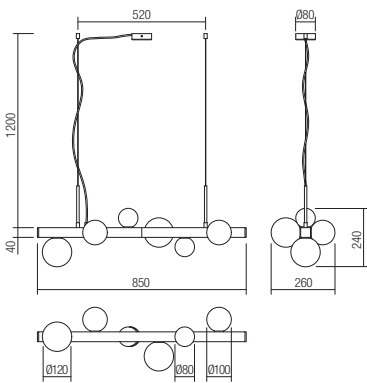

Lampholder G9
 Power 6 x max. 28W
 Input 230V, 50Hz

CE IP20

- art. **01-2376** Brushed Matt Gold
- art. **01-2377** Brushed Matt Black

Lampholder G9
 Power 8 x max. 28W
 Input 230V, 50Hz

CE IP20

- art. **01-2372** Brushed Matt Gold
- art. **01-2373** Brushed Matt Black